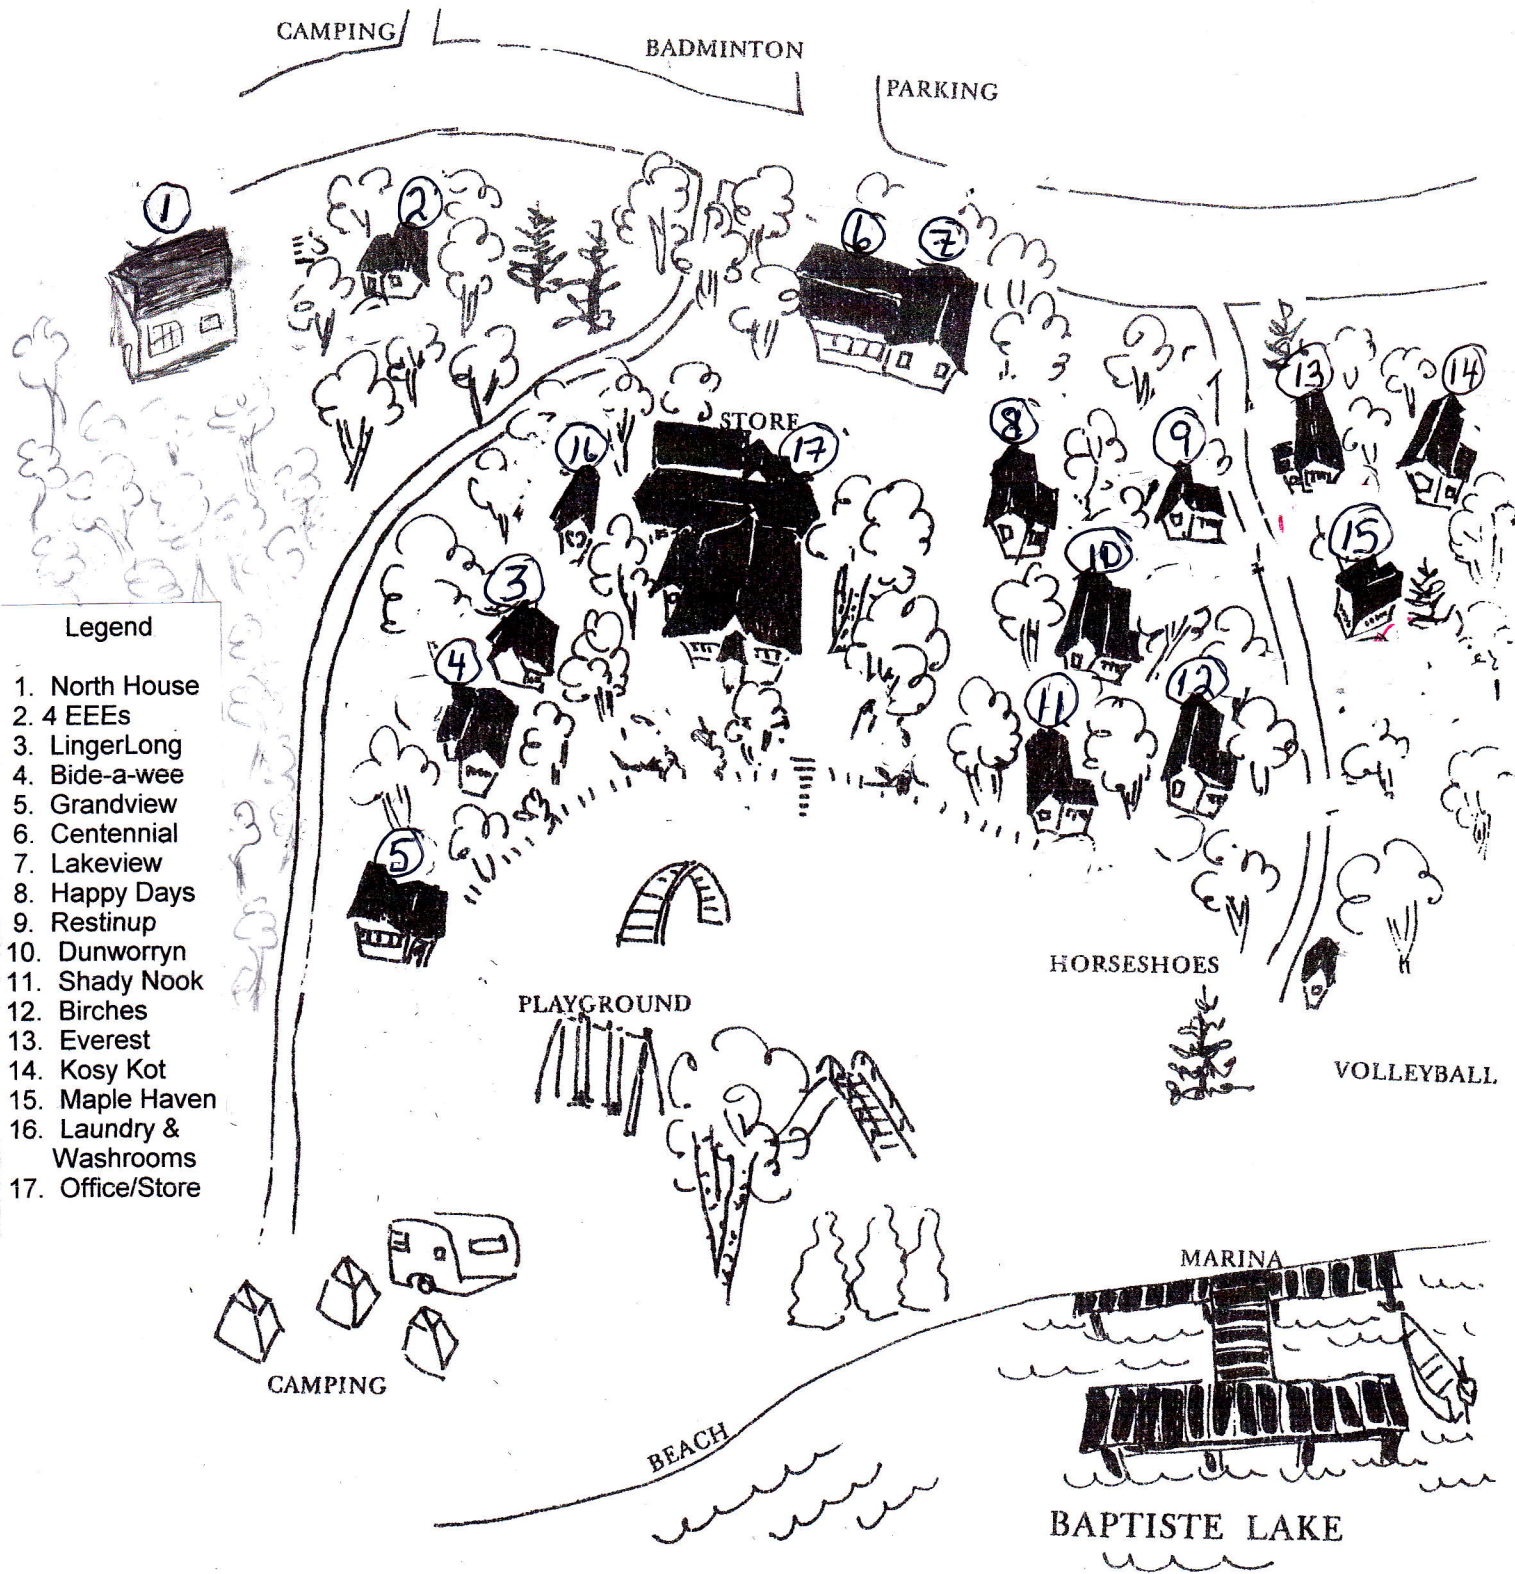

BIRCH CLIFF LODGE

on Baptiste Lake

Legend

- 1. North House
- 2. 4 EEEs
- 3. LingerLong
- 4. Bide-a-wee
- 5. Grandview
- 6. Centennial
- 7. Lakeview
- 8. Happy Days
- 9. Restinup
- 10. Dunworryn
- 11. Shady Nook
- 12. Birches
- 13. Everest
- 14. Kosy Kot
- 15. Maple Haven
- 16. Laundry & Washrooms
- 17. Office/Store